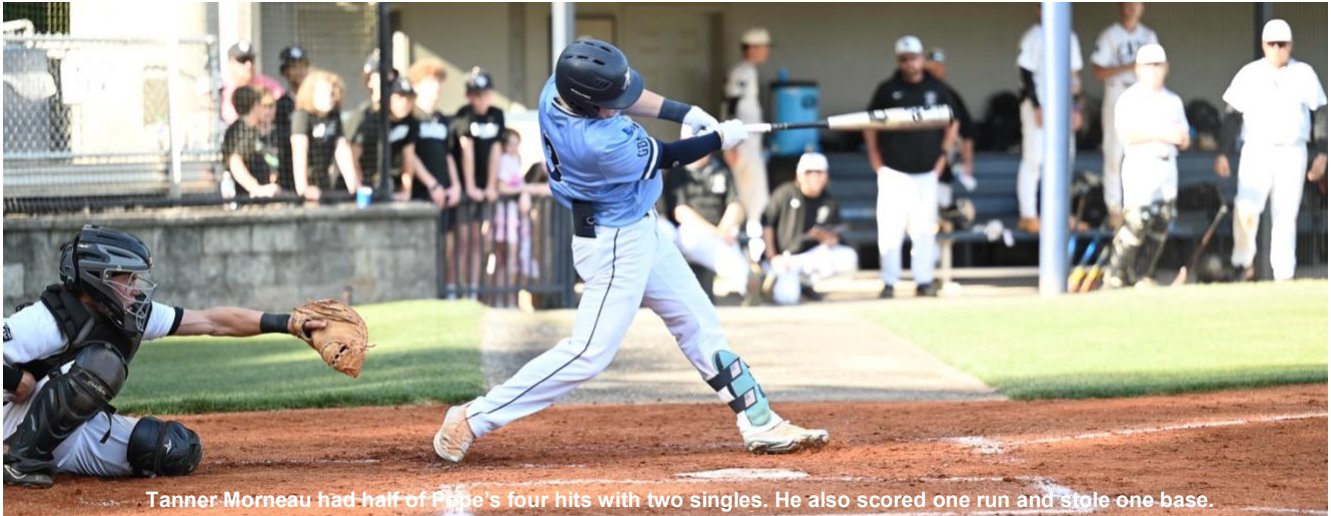

Tanner Morneau had half of Pope's four hits with two singles. He also scored one run and stole one base.

In the top of the sixth inning, East Paulding scored one run and had runners on first and third with two outs. Bobrowski struck out the next batter on three straight curve balls to end the inning and keep the Raiders in check.

Pope will host the Thomas County Central Yellow Jackets in the Elite Eight on Monday in a doubleheader that starts at 5:00. Game two is 30 minutes following completion of game one. If the teams split on Monday, the if necessary game (three) is on Tuesday at Pope beginning at 4:00.

Thomas County Central is located in Thomasville (South Georgia) four hours and 250 miles away. Thomas Central finished third in region one and has a record of 21-13. The Yellow Jackets swept St. Pius and Woodward Academy in the first two rounds.

Eight teams remain in the Class 6A division. Three teams are from region seven, Pope, Blessed Trinity, and Lassiter. Three teams are from region one, Thomas County Central, Tift County, and Houston County. The other two teams are Etowah and Marist.